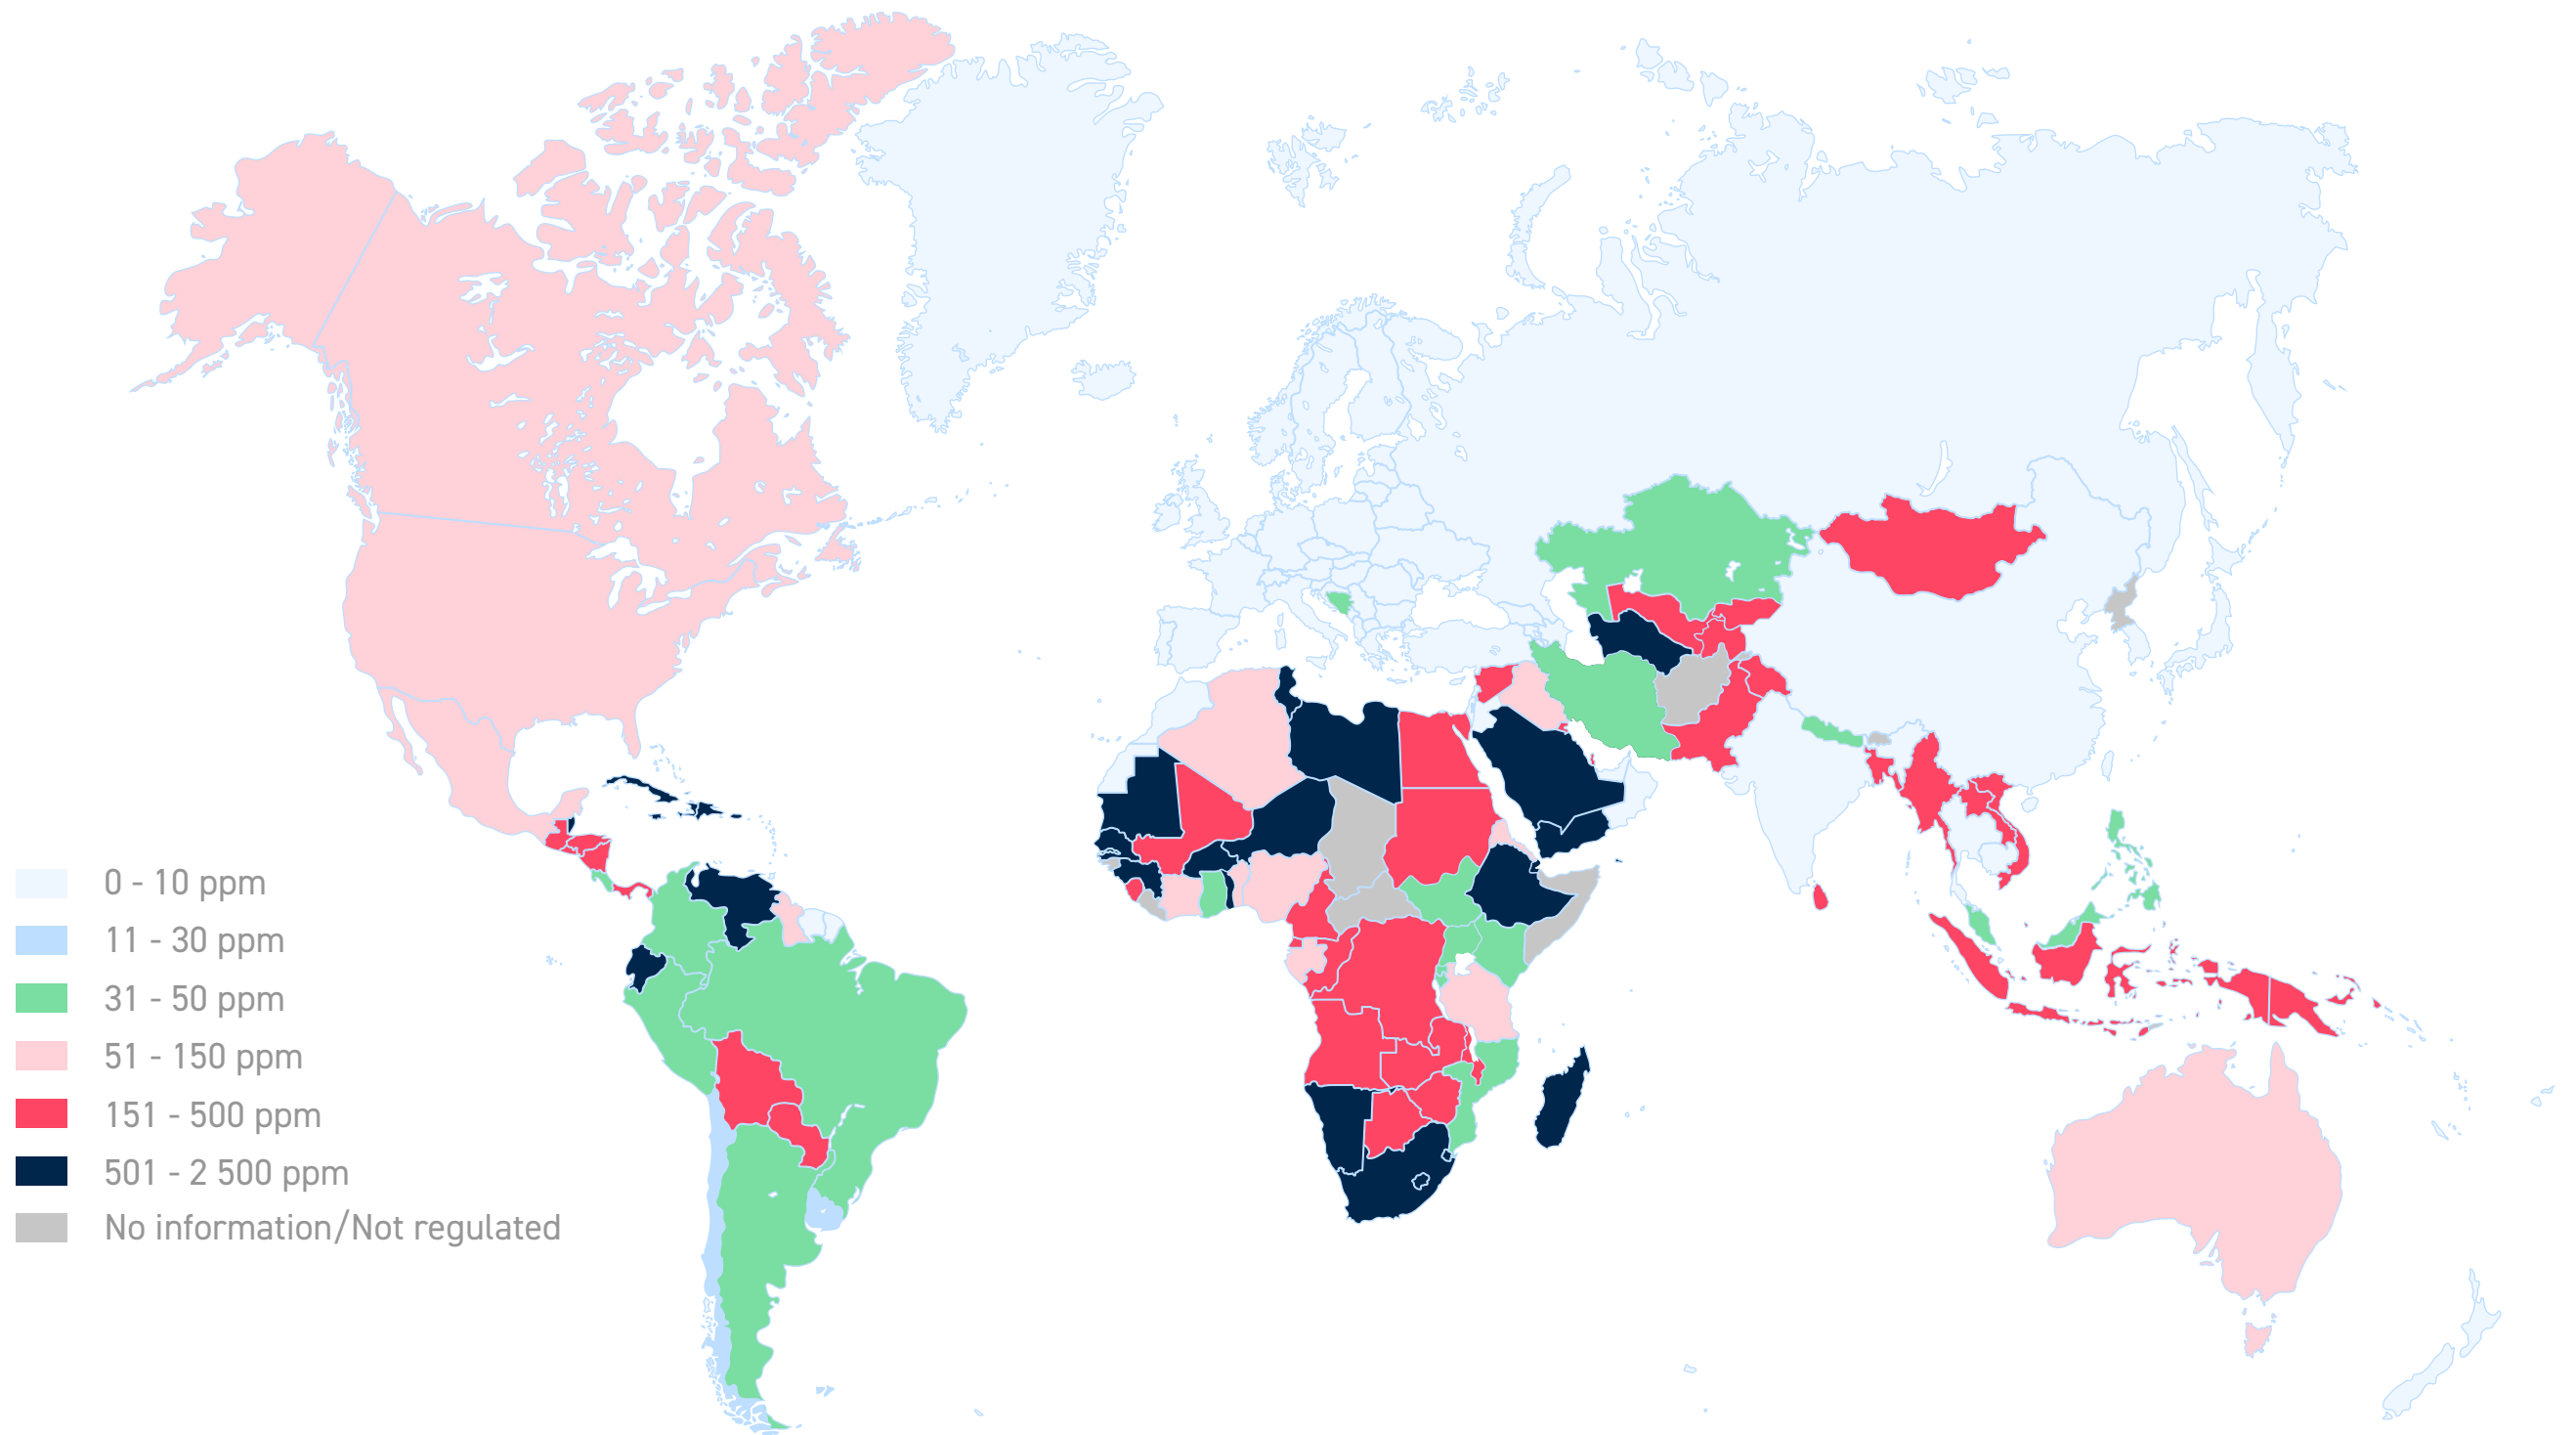

FIG.41

# GASOLINE SULPHUR LIMITS

Source: Stratas Advisors

Countries may apply lower limits for different grades, regions/cities, or based on average content. Detailed information on limits and regulations can be found at [www.stratasadvisors.com](http://www.stratasadvisors.com).