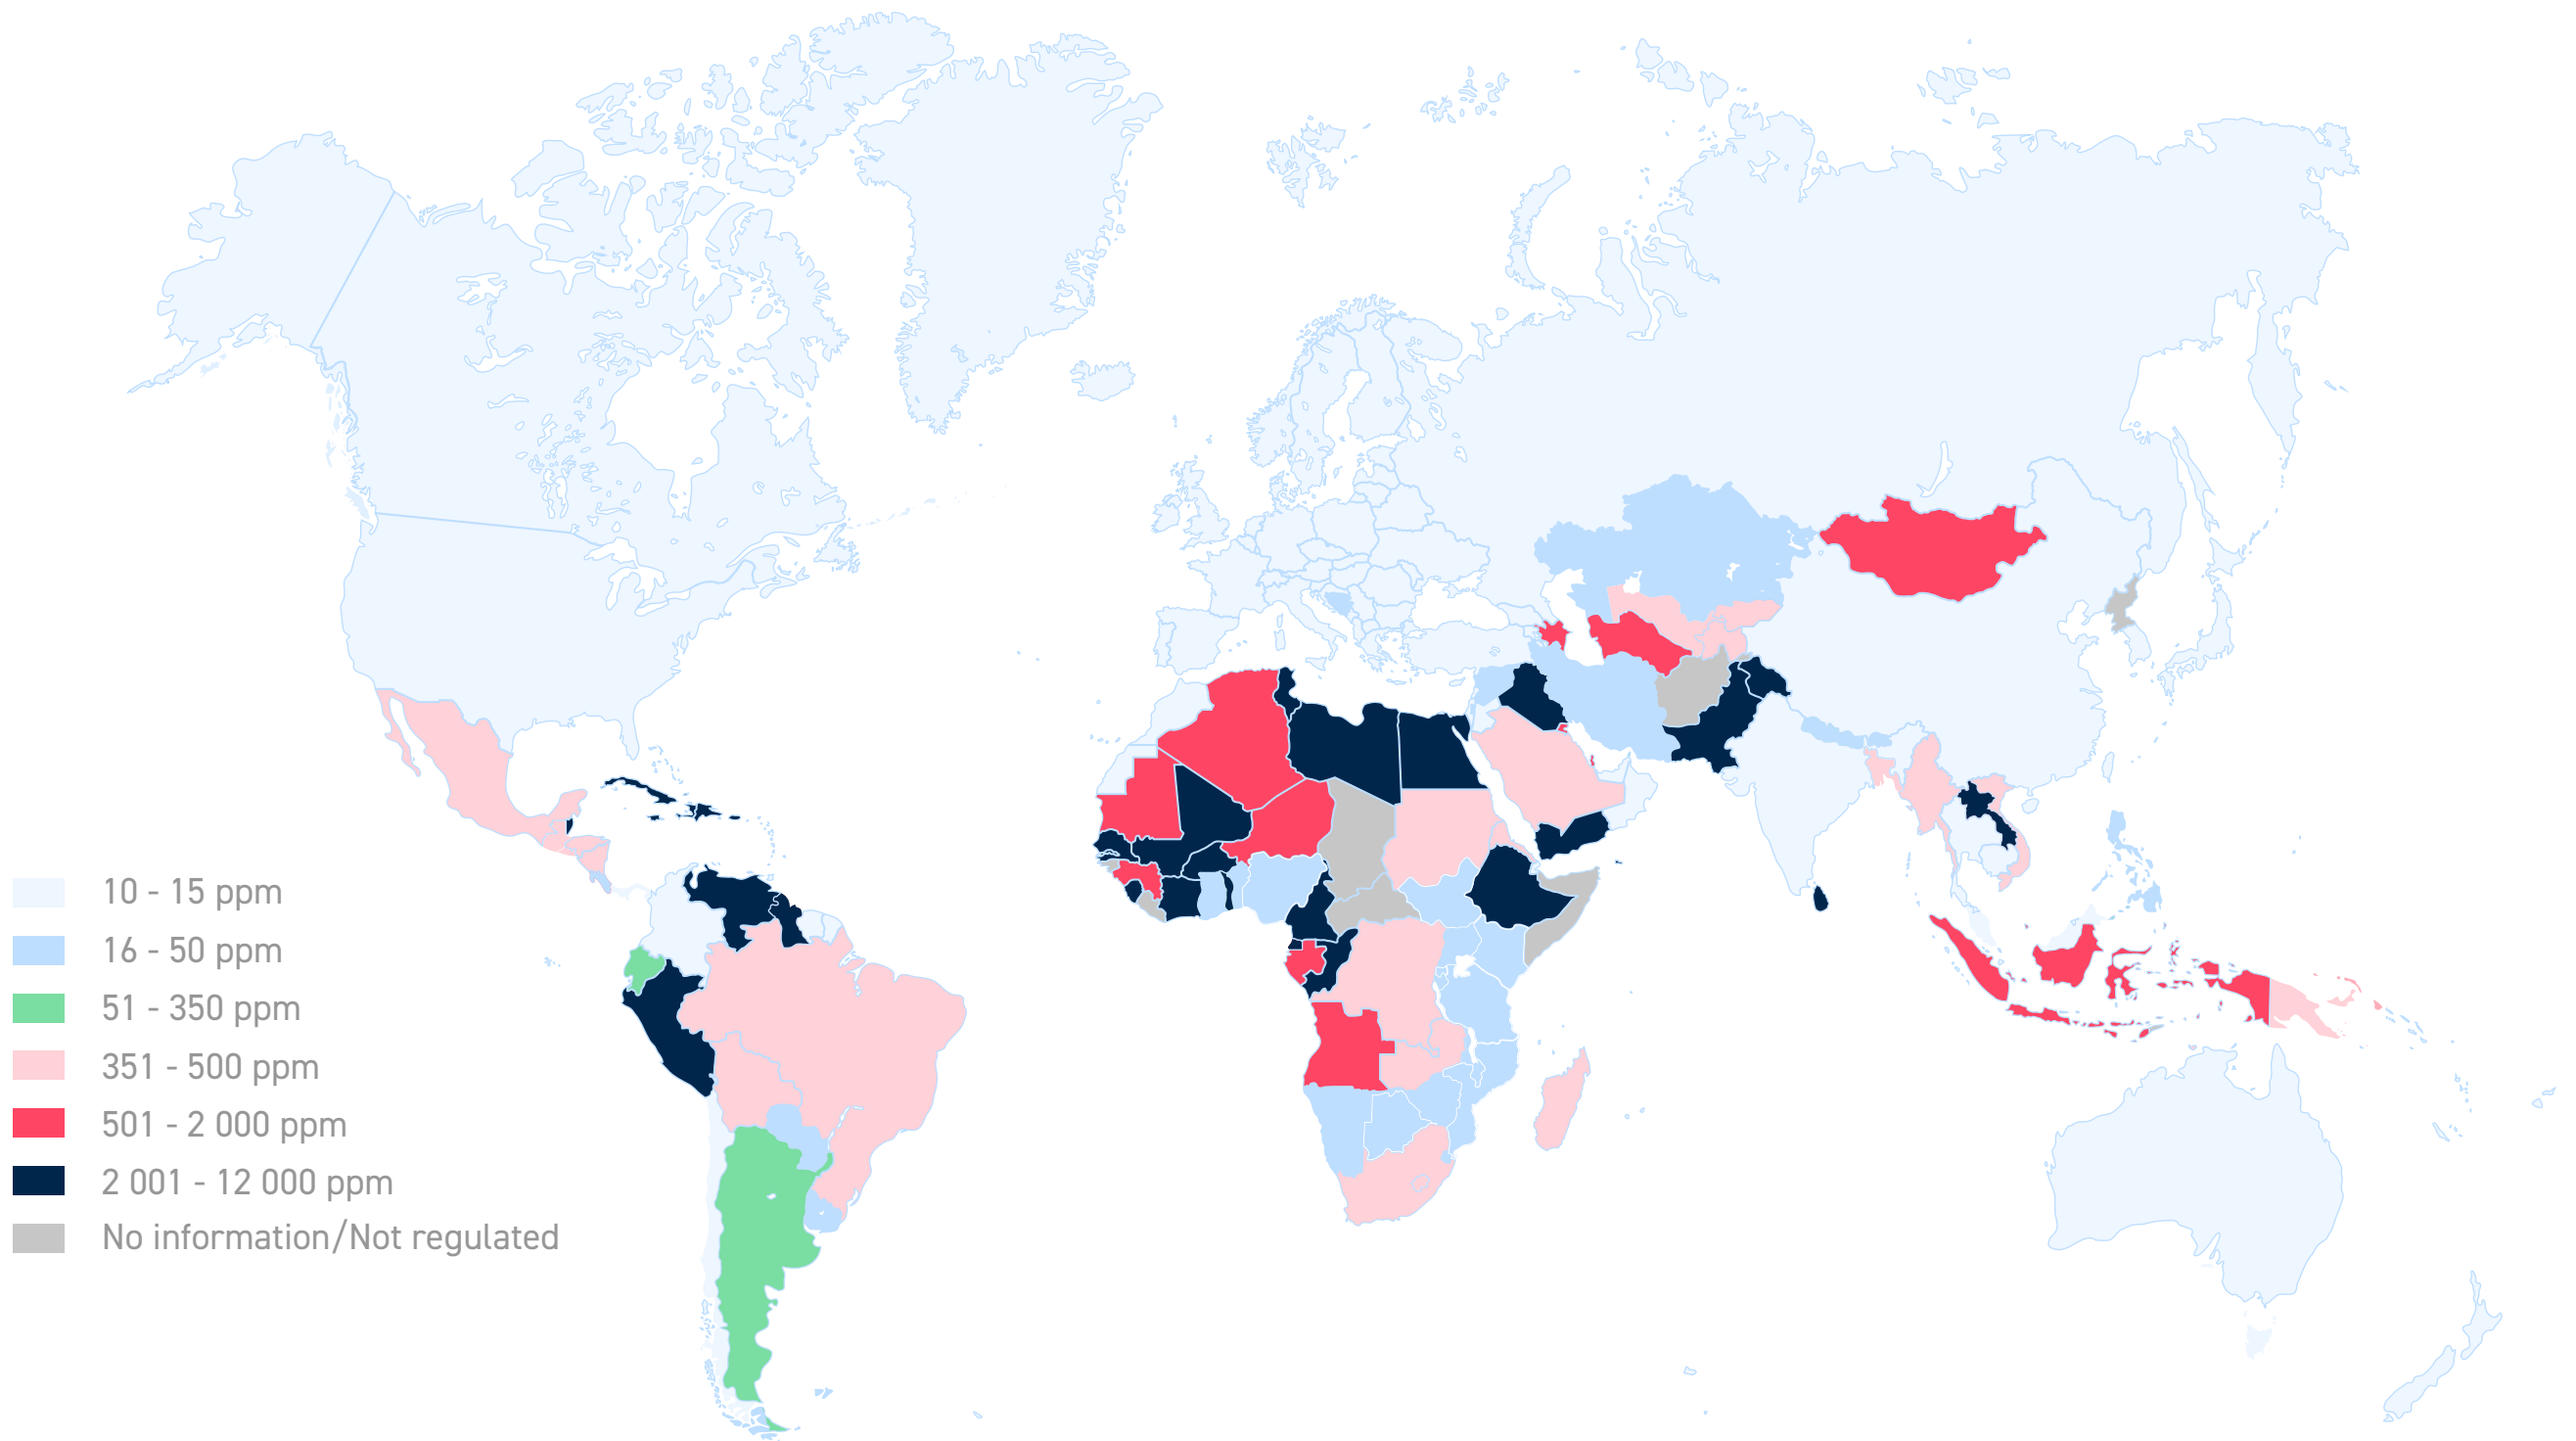

FIG.40

ON-ROAD DIESEL SULPHUR LIMITS

Source: Stratas Advisors

Countries may apply lower limits for different grades, regions/cities, or based on average content. Detailed information on limits and regulations can be found at www.stratasadvisors.com.